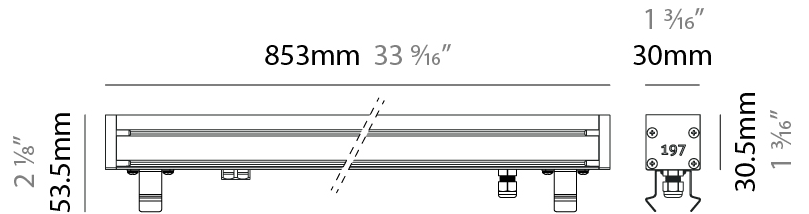

SLASH 30 RECESSED

E12I0060-

base number   Color   Lens
Temperature   Options

1. To build a product code in our configurator select the specify button on the base model # product page
2. To build a manual product code on this datasheet choose from the options listed below in blue font and add the suffix to the base model #

GENERAL

Series: Slash 30
Brand: Unonovesette
Division: Exterior
Mounting Type: Recessed
Mounting Location: In-Ground
Subcategory: Wallwash

PHYSICAL

Shape: Rectangle
Length (mm): 853
Length (in): 33 3/16
Width (mm): 30
Width (in): 1 3/16
Height (mm): 53.5
Height (in): 2 1/8
Light Distribution: Adjustable / Direct
Diffuser: Extra clear tempered 6mm
Fixture Finish: ANA
Fixture Material: Extruded Aluminum
Cable Details: IP68 30cm Cable with Easy Lock system

ELECTRICAL

Lamp Type: LED
Input Wattage (W): 12.53
Total Output Wattage (W): 9.79
Dimming: Non-Dimmable
Driver Included: No
Driver Location: Remote
Driver Type: Constant Voltage - Universal
Driver Class: Class 2
Input Voltage (V): 120 - 277
Output Voltage (V): 24
Upon Request: Phase Dimming (120Vac only) / 0-10V Dimming

LED

Color Temperature (°K): 2200 / 2700 / 3000 / 4000
Max. Delivered Lumen (lm): 945 (3000K)
CRI: >90 CRI
Lamp Life (hrs): 100000

OPTICAL

Optic°: 12 / 21 / 31 / 46 / 13x36
Adjustability: Tilt ±20°

RATINGS AND CERTIFICATIONS

Certified By: Certified for North American Standards
IP rating: IP67
IK Rating: IK06