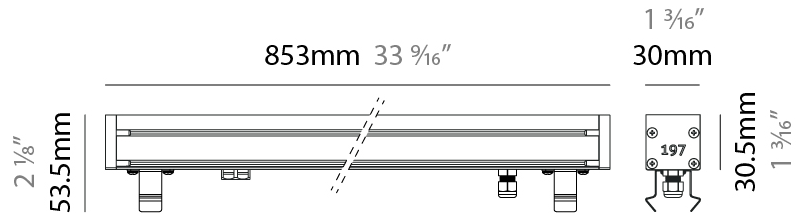

SLASH 30 RECESSED

E12I0053-

base number   Color   Lens
Temperature   Options

1. To build a product code in our configurator select the specify button on the base model # product page
2. To build a manual product code on this datasheet choose from the options listed below in blue font and add the suffix to the base model #

GENERAL

Series: Slash 30
Brand: Unonovesette
Division: Exterior
Mounting Type: Recessed
Mounting Location: In-Ground
Subcategory: Wallwash

PHYSICAL

Shape: Rectangle
Length (mm): 853
Length (in): 33 ³/₁₆
Width (mm): 30
Width (in): 1 ³/₁₆
Height (mm): 53.5
Height (in): 2 ¹/₈
Light Distribution: Adjustable / Direct
Diffuser: Extra clear tempered 6mm
Fixture Finish: ANA
Fixture Material: Extruded Aluminum
Cable Details: IP68 30cm Cable with Easy Lock system

ELECTRICAL

Lamp Type: LED
Input Wattage (W): 48
Total Output Wattage (W): 37.5
Dimming: Non-Dimmable
Driver Included: No
Driver Location: Remote
Driver Type: Constant Voltage - Universal
Driver Class: Class 2
Input Voltage (V): 120 - 277
Output Voltage (V): 24
Upon Request: Phase Dimming (120Vac only) / 0-10V Dimming

LED

Color Temperature (°K): 2200 / 2700 / 3000 / 4000
Max. Delivered Lumen (lm): 3420 (3000K)
CRI: >90 CRI
Lamp Life (hrs): 100000

OPTICAL

Optic°: 12 / 21 / 31 / 46 / 13x36
Adjustability: Tilt ±20°

RATINGS AND CERTIFICATIONS

Certified By: Certified for North American Standards
IP rating: IP67
IK Rating: IK06