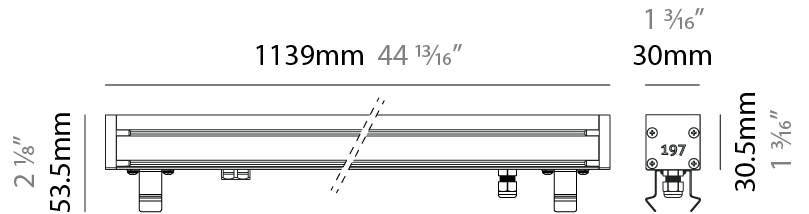

SLASH 30 RECESSED

E12I0063-

base number   Color   Lens
Temperature   Options

1. To build a product code in our configurator select the specify button on the base model # product page
2. To build a manual product code on this datasheet choose from the options listed below in blue font and add the suffix to the base model #

GENERAL

Series: Slash 30
Brand: Unonovesette
Division: Exterior
Mounting Type: Recessed
Mounting Location: In-Ground
Subcategory: Wallwash

PHYSICAL

Shape: Rectangle
Length (mm): 1139
Length (in): 44 ¹³/₁₆
Width (mm): 30
Width (in): 1 ³/₁₆
Height (mm): 53.5
Height (in): 2 ¹/₈
Light Distribution: Adjustable / Direct
Diffuser: Extra clear tempered 6mm
Fixture Finish: ANA
Fixture Material: Extruded Aluminum
Cable Details: IP68 30cm Cable with Easy Lock system

ELECTRICAL

Lamp Type: LED
Input Wattage (W): 33.92
Total Output Wattage (W): 26.5
Dimming: Non-Dimmable
Driver Included: No
Driver Location: Remote
Driver Type: Constant Voltage - Universal
Driver Class: Class 2
Input Voltage (V): 120 - 277
Output Voltage (V): 24
Upon Request: Phase Dimming (120Vac only) / 0-10V Dimming

LED

Color Temperature (°K): 2200 / 2700 / 3000 / 4000
Max. Delivered Lumen (lm): 2280 (3000K)
CRI: >90 CRI
Lamp Life (hrs): 100000

OPTICAL

Optic°: 12 / 21 / 31 / 46 / 13x36
Adjustability: Tilt ±20°

RATINGS AND CERTIFICATIONS

Certified By: Certified for North American Standards
IP rating: IP67
IK Rating: IK06